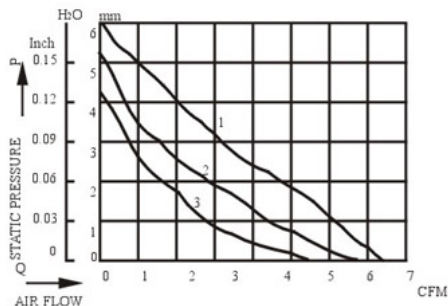

温度范围 Permissible Temp Range:Ball bearing -20 °C ~ +75 °C  
Sleevel bearing -10 °C ~ +50 °C

安规认证 Safety:UL>CUL>CE

寿命 Life Expectancy at 40 :Ball bearing 50000 hours  
Sleeve bearing 30000 hours

BRUSHLESS FAN  
40 × 40 × 10mm