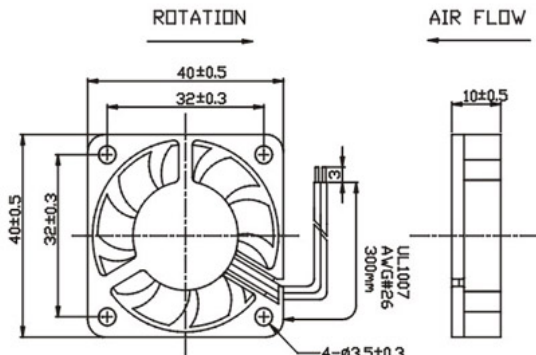

马达 Motor:Brushless DC,auto restart  
Impedance & polarity protected

风叶外壳 Impeller & Frame:Glassfiber reinforced thermoplastic  
PBT,UL94V-0

绝缘 Insulation Resistance:Min.10M at DC 500V

耐压 Dielectric Stength:500VAC/1 sec. Max.leakage  
500 micro amp.

温度范围 Permissible Temp Range:Ball bearing -20 °C ~ +75 °C  
Sleevel bearing -10 °C ~ +50 °C

安规认证 Safety:UL>CUL>CE

寿命 Life Expectancy at 40 :Ball bearing 50000 hours  
Sleeve bearing 30000 hours

BRUSHLESS FAN  
40 × 40 × 10mm

Model (型号)	Rated Voltage (VDC) (额定电压)	Startup Voltage (VDC) (启动电压)	Current Amp (A) (电流)	Speed (rpm) (转速)	Air Flow (CFM) (风量)	Static Pressure (mm-H <sub>2</sub> O) (风压)	Noise Level (dB-A) (噪音)	Weight (g) (重量)
YM0504PFS1	5.0	3.0	0.17	7000	6.08	4.01	28.0	16.0
YM0504PFB1								
YM0504PFS2								
YM0504PFB2								
YM0504PFS3	5.0	3.0	0.15	6000	5.21	3.44	24.0	16.0
YM0504PFB3								
YM0504PFS1								
YM0504PFB1								
YM1204PFS2	12.0	5.0	0.09	7000	6.08	4.01	28.0	16.0
YM1204PFB2								
YM1204PFS3								
YM1204PFB3								
YM2404PFS1	24.0	10.0	0.07	8000	6.95	4.58	30.0	16.0
YM2404PFB1								
YM2404PFS2								
YM2404PFB2								
YM2404PFS3	24.0	10.0	0.05	7000	6.08	4.01	28.0	16.0
YM2404PFB3								
YM2404PFS1								
YM2404PFB1								
YM2404PFS2	24.0	10.0	0.04	6000	5.21	3.44	24.0	16.0
YM2404PFB2								
YM2404PFS3								
YM2404PFB3								