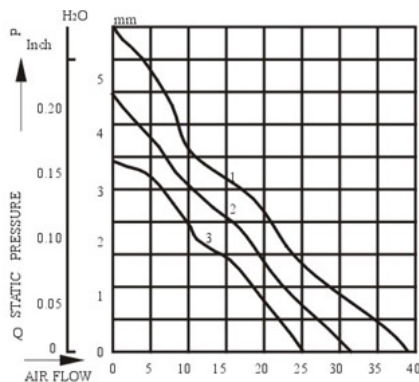

马达 Motor:Brushless DC,auto restart
Impedance & polarity protected

风叶外壳 Impeller & Frame:Glassfiber reinforced thermoplastic
PBT,UL94V-0

绝缘 Insulation Resistance:Min.10M at DC 500V

耐压 Dielectric Strength:500VAC/1 sec. Max.leakage
500 micro amp.

温度范围 Permissible Temp.Range:Ball bearing -20 °C ~ +75 °C
Sleeve bearing -10 °C ~ +50 °C

安规认证 Safety:UL>CUL>CE

寿命 Life Expectancy at 40 :Ball bearing 50000 hours
Sleeve bearing 30000 hours

BRUSHLESS FAN
80 × 80 × 20mm