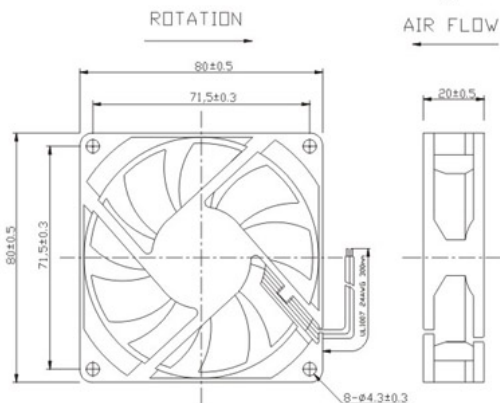

马达 Motor:Brushless DC,auto restart
Impedance & polarity protected

风叶外壳 Impeller & Frame:Glassfiber reinforced thermoplastic
PBT,UL94V-0

绝缘 Insulation Resistance:Min.10M at DC 500V

耐压 Dielectric Strength:500VAC/1 sec. Max.leakage
500 micro amp.

温度范围 Permissible Temp.Range:Ball bearing -20 °C ~ +75 °C
Sleeve bearing -10 °C ~ +50 °C

安规认证 Safety:UL>CUL>CE

寿命 Life Expectancy at 40 :Ball bearing 50000 hours
Sleeve bearing 30000 hours

BRUSHLESS FAN
80 × 80 × 20mm